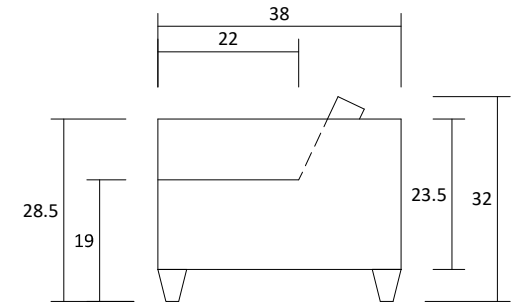

Sofa

Condo Sofa

Chair

Sideview

Specifications:
 5" Tapered leg, espresso
 2 Boxed kidney, 23"x10"x7.5", self-piped, with zippers and jackets, accented up to Grade G
 No-Sag sinuous spring system with loose seat cushions
 Loose boxed back cushions, with piping
 Piping on arms, back cushions and seat cushions
 Pieces upholstered in leather have no piping, and do not include kidney cushions
 Measurements may vary +/- 1"
 Aug 30th, 2022

COM Requirement Yards	
Sofa:	14
Condo Sofa:	13.5
Chair:	6