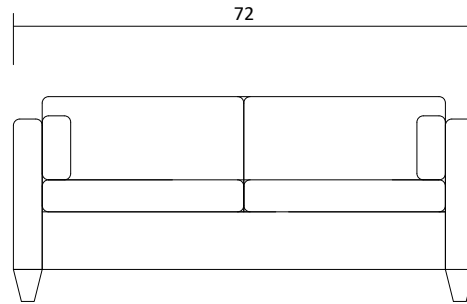

Sofa

Condo Sofa

Chair

Sideview

Specifications:
 5" Tapered leg, espresso
 2 Boxed kidney, 23"x10"x7.5", self-piped, with zippers and jackets, accented up to Grade G
 No-Sag sinuous spring system with loose seat cushions
 Loose boxed back cushions, with piping
 Piping on arms, back cushions and seat cushions
 Pieces upholstered in leather have no piping, and do not include kidney cushions
 Measurements may vary +/- 1"
 Aug 30th, 2022

COM Requirement Yards	
Sofa:	14
Condo Sofa:	13.5
Chair:	6