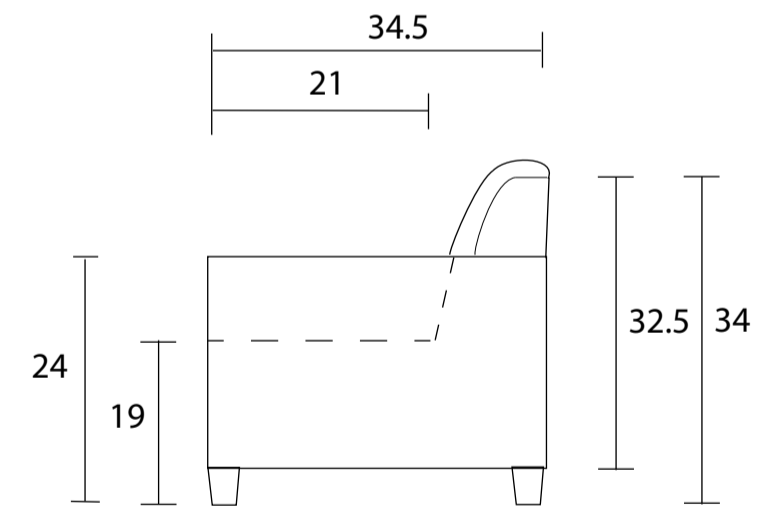

Sofabed Queen

Sofabed Double

Sideview

Specifications:
 3" square tapered leg, espresso
 Bull nose loose seat cushion
 Measurements may vary +/- 1"
 October 16th. 2023

COM Requirement	Yards
Sofabed Queen	9
Sofabed Double	8.5