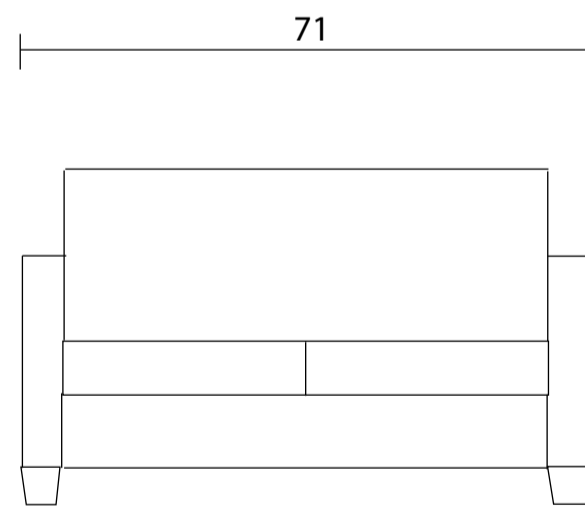

Sofabed Queen

Sofabed Double

Sideview

Specifications:
 3" square tapered leg, espresso
 Bull nose loose seat cushion
 Measurements may vary +/- 1"
 October 16th. 2023

COM Requirement	Yards
Sofabed Queen	9
Sofabed Double	8.5