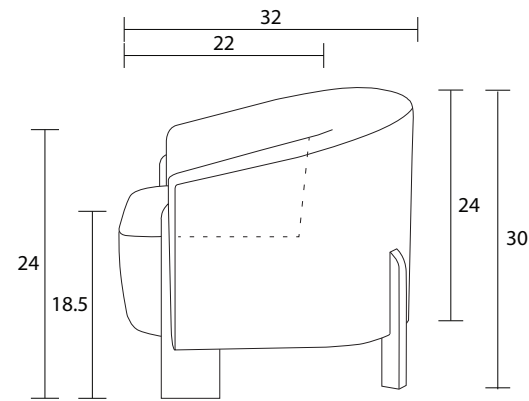

Chair

Sideview

Specifications:

Shaped exposed wood legs, walnut. Also available in espresso or natural, please specify on order

Webbed seat system with tight seat

Tight back

No Piping

Measurements may vary +/- 1"

January 31st, 2025

COM Requirement	Yards
Chair	4

Yardage indicated is based on 54" solid, railroaded, non-matched fabrics