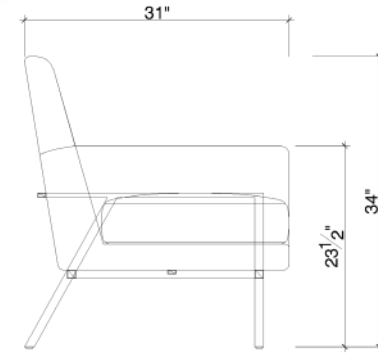

Front view

Side view

Specifications:

Tight upholstered lounge chair with steel legs.
Fabric & metal: To be specified.

COM Requirement

5 Yards