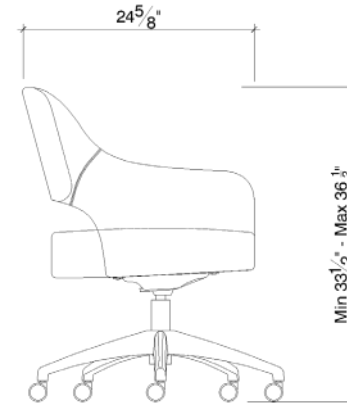

Front view

Side view

**Specifications:**

Tight upholstered desk chair with aluminum nylon 5-leg spider base..

Fabric: To be specified.

COM Requirement

2.4 Yards