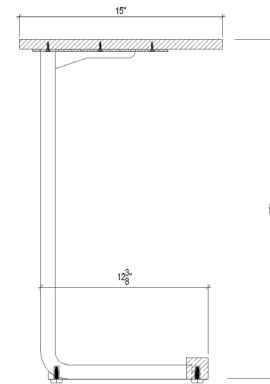

Front view

Side view

Specifications:

Table in MDF with quarter sawn oak veneer and metal support.

Metal: Matte Black.

Top: As specified.