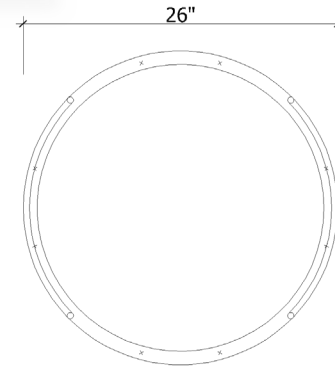

Front view

Plan view

Specifications:

Occasional table with MDF laminate finish top & metal base in white finish.

Wood & metal: To be specified.