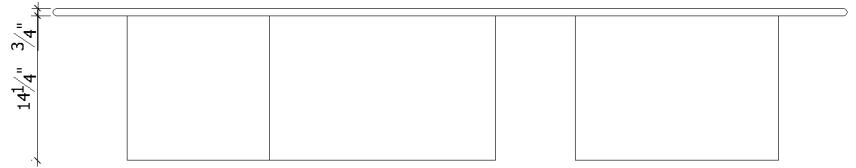

Plan view

Front view

Specifications:

Coffee table with stone top & metal base in black finish.

Metal: Color Black.