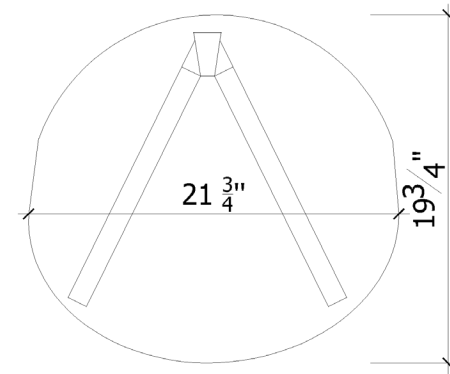

Front view

Plan view

Specifications:

Laptop table with MDF top in local laminated finish & metal base in black finish.

Wood & metal: To be specified.