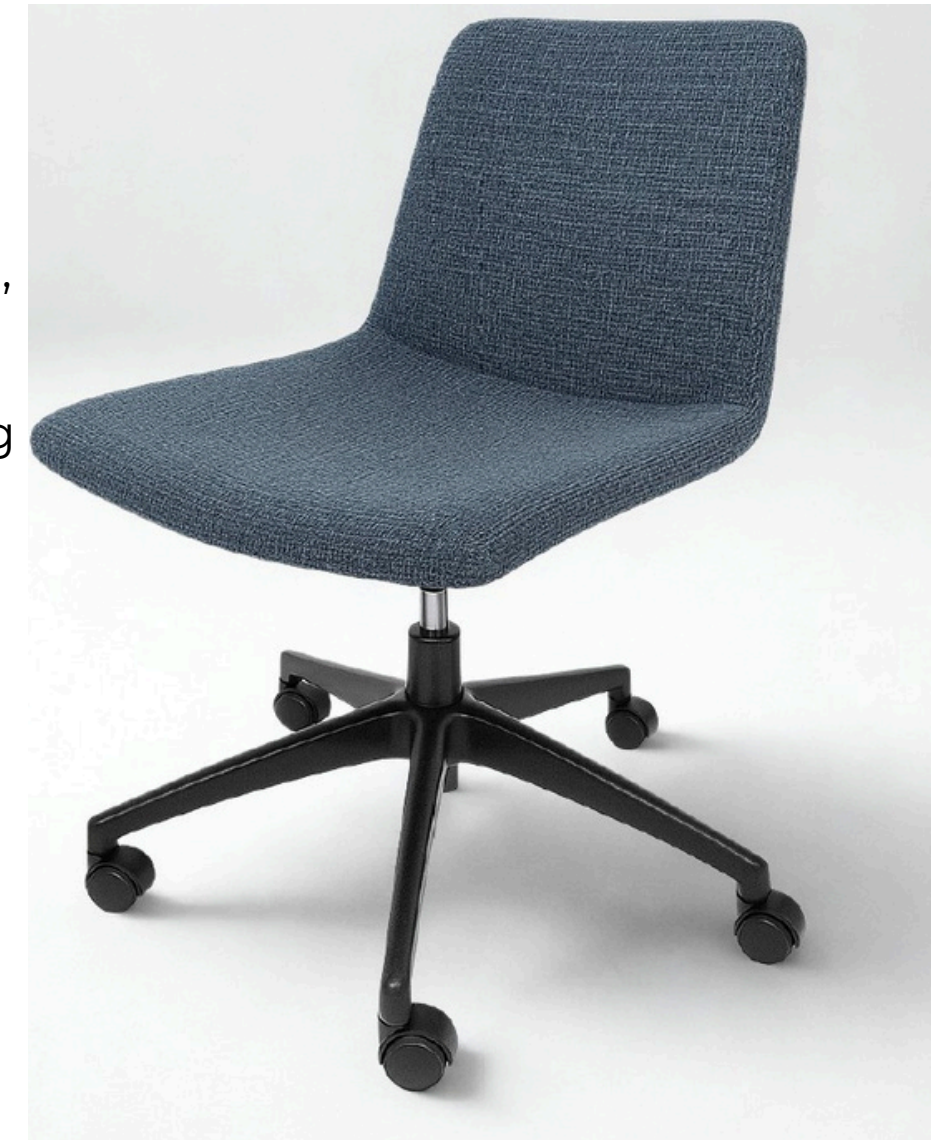

Furniture Catalog

Garner Evansville Lobby overview

NRG-330

Lounge Chair

DIM: W 29" X D 32" X H 32 1/8"
Tight upholstered lounge chair with reversible,
loose seat cushions and wooden legs.

NRG-369

Pillow H 20" x W 20" x D 6"

NRG-380

Ottoman

Dim Dia. 18" x H 16"
Tight upholstered ottoman
with handle,
standing on nylon glides.

NRG-369

Pillow H 20"x W 20"x D 6"

NRG-300

Task Chair

Dim W 21" X D 22.5" X H 35"
Tight upholstered seat & back with black nylon 5-leg spider base.

NRG-310

Sleeper Sofa

Dim W 70" X D 36-89" X H 32"
Tight upholstered sleeper sofa with reversible, loose seat cushions and wooden legs.

NRP-313

L-Shape Sofa

Dim W 64" X D 64" X H 33"
Tight upholstered L-shape sofa with wooden legs.

3- Seat Sofa

Dim W 96" X D 35" X H 32"
Tight upholstered 3-seat sofa with reversible, loose seat cushions & wooden legs.

NRP-334

Lounge Chair

Dim W 28" x D 28.75" X H 28"
Tight upholstered lounge chair round with soft seat cushion and wooden legs.