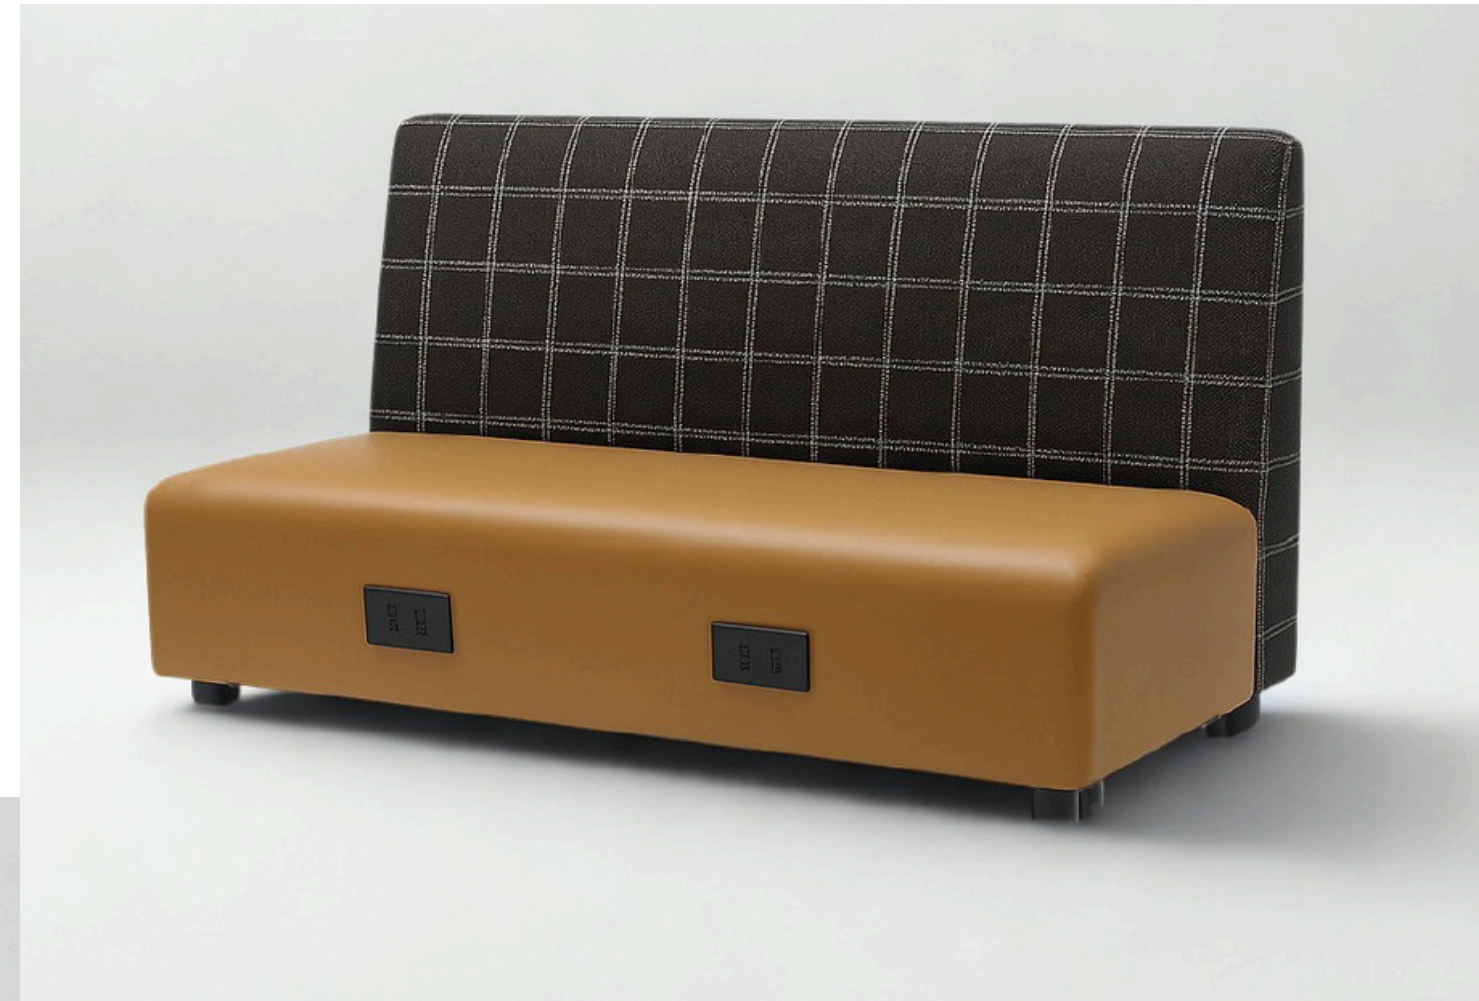

3- Seat Sofa

Dim W 96" X D 35" X H 32"
Tight upholstered 3-seat sofa with reversible, loose seat cushions & wooden legs.

NRP-334

Lounge Chair

Dim W 28" x D 28.75" X H 28"
Tight upholstered lounge chair round with soft seat cushion and wooden legs.

NRP-311

Sofa Loveseat

Dim W 66" X D 35" X H 32"
Tight upholstered sofa with reversible, loose seat cushions & wooden legs.

NRP-365

Banquette w/Power

Dim W 21" X D 22.5" X H 35"
Tight upholstered banquette
with wooden black legs to match
power hubs.

NRP-390

Bench

Dim W 60" X D 20" X H 22"
Bench with tight
upholstered seat and
wooden legs.

NRP-350

Dining Chair

Dim W 16.375" X D 19.5" X H 32.25"
Tight upholstered dining chair with powder-coated metal frame.