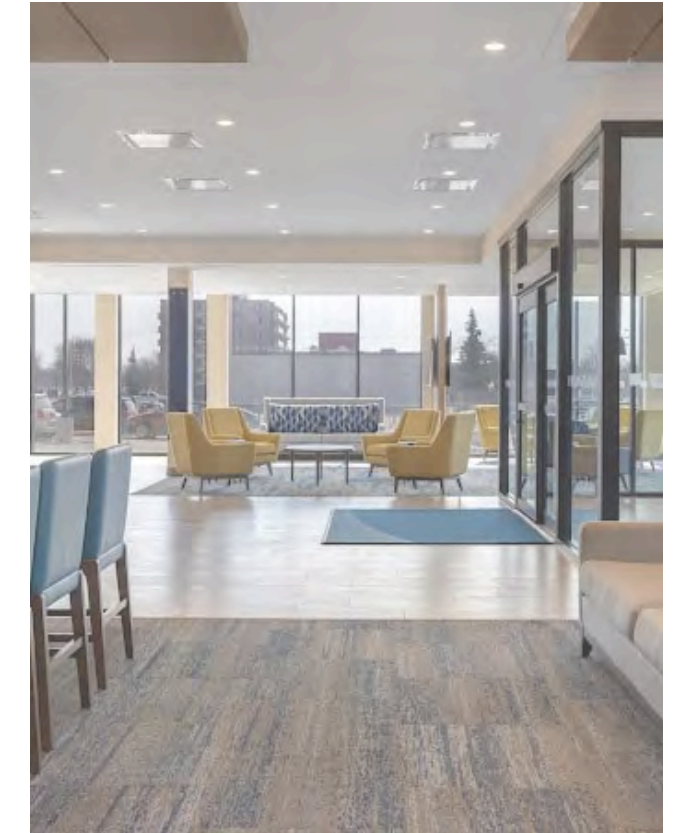

Furniture Catalogue