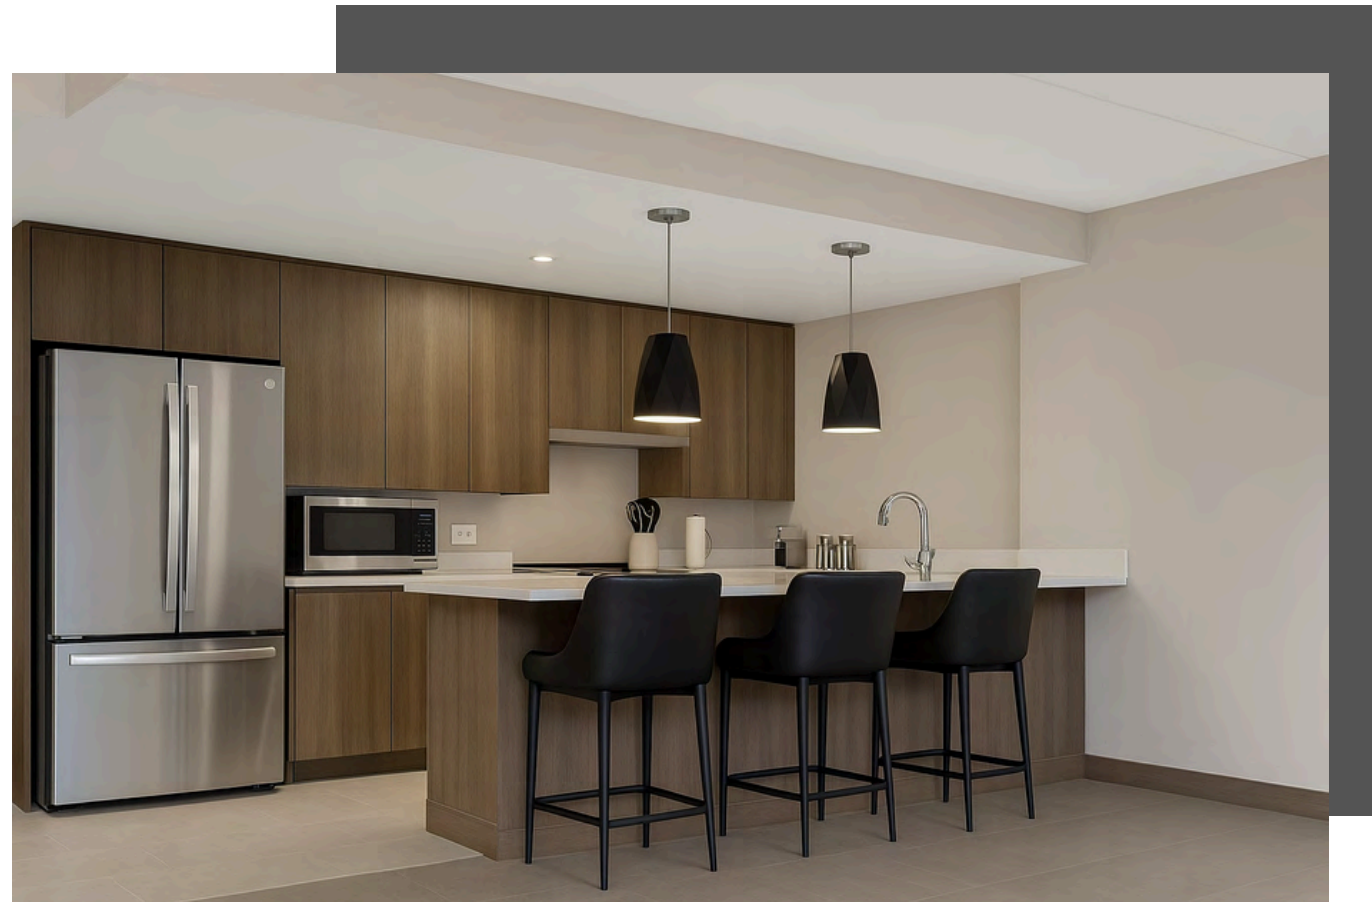

EXP2-401

Body:

Dim: Shade: 8-1/8" diameter at base,
tapers to 4" at top x12"H;
Canopy: 4-3/4" diameter x 3/4"H
Finish: Matte black painted
Brushed Nickel canopy
72" silver fabric cord
1Pc E26 socket shade inside gold painted