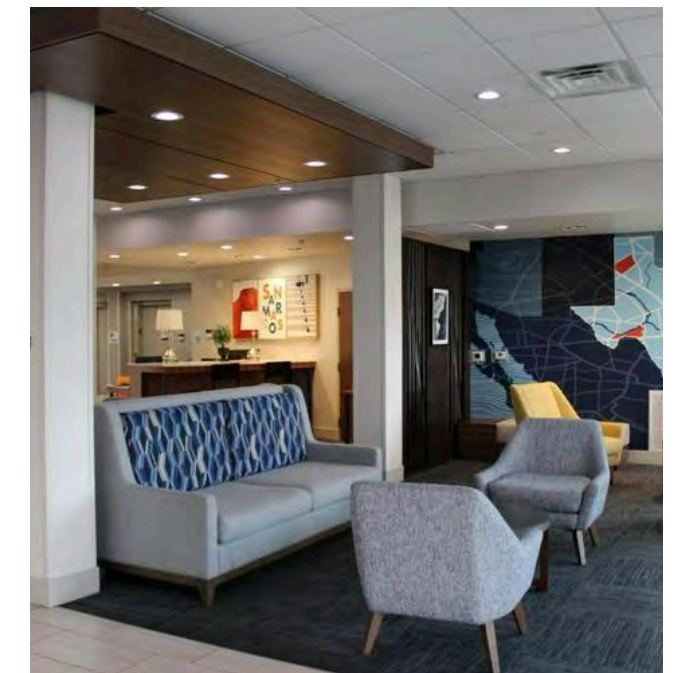

Furniture Catalogue