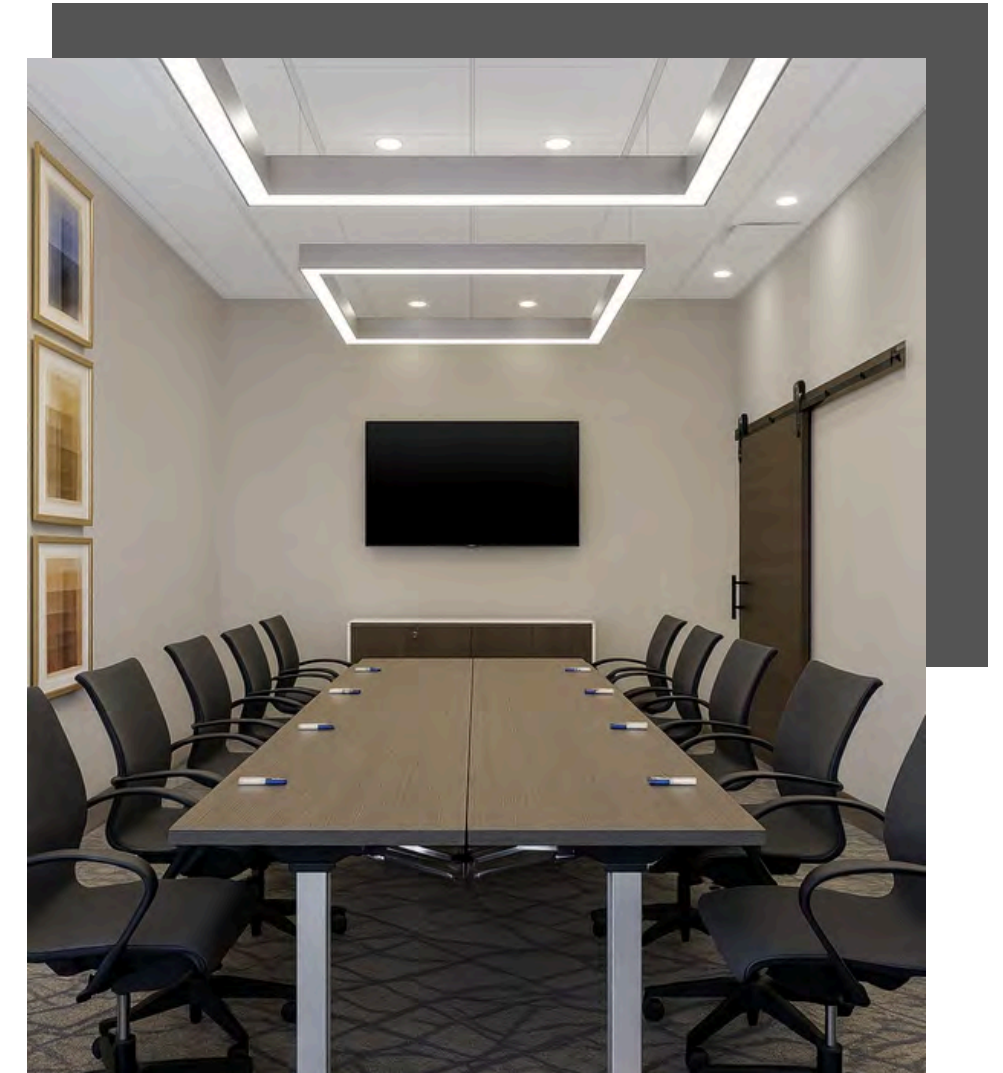

EXP2-402

Body:

74"W x 60"D x 5"H (Overall Height: 24-1/2");

Frame Width: 5"

Finish: painted

LED 3000K Dimmer CRI 90+

up: 4800LUM 60W

down: 9700LUM 100W

5' silver cloth cord with (4) adjustable aircraft cables

frosted white acrylic at top & bottom