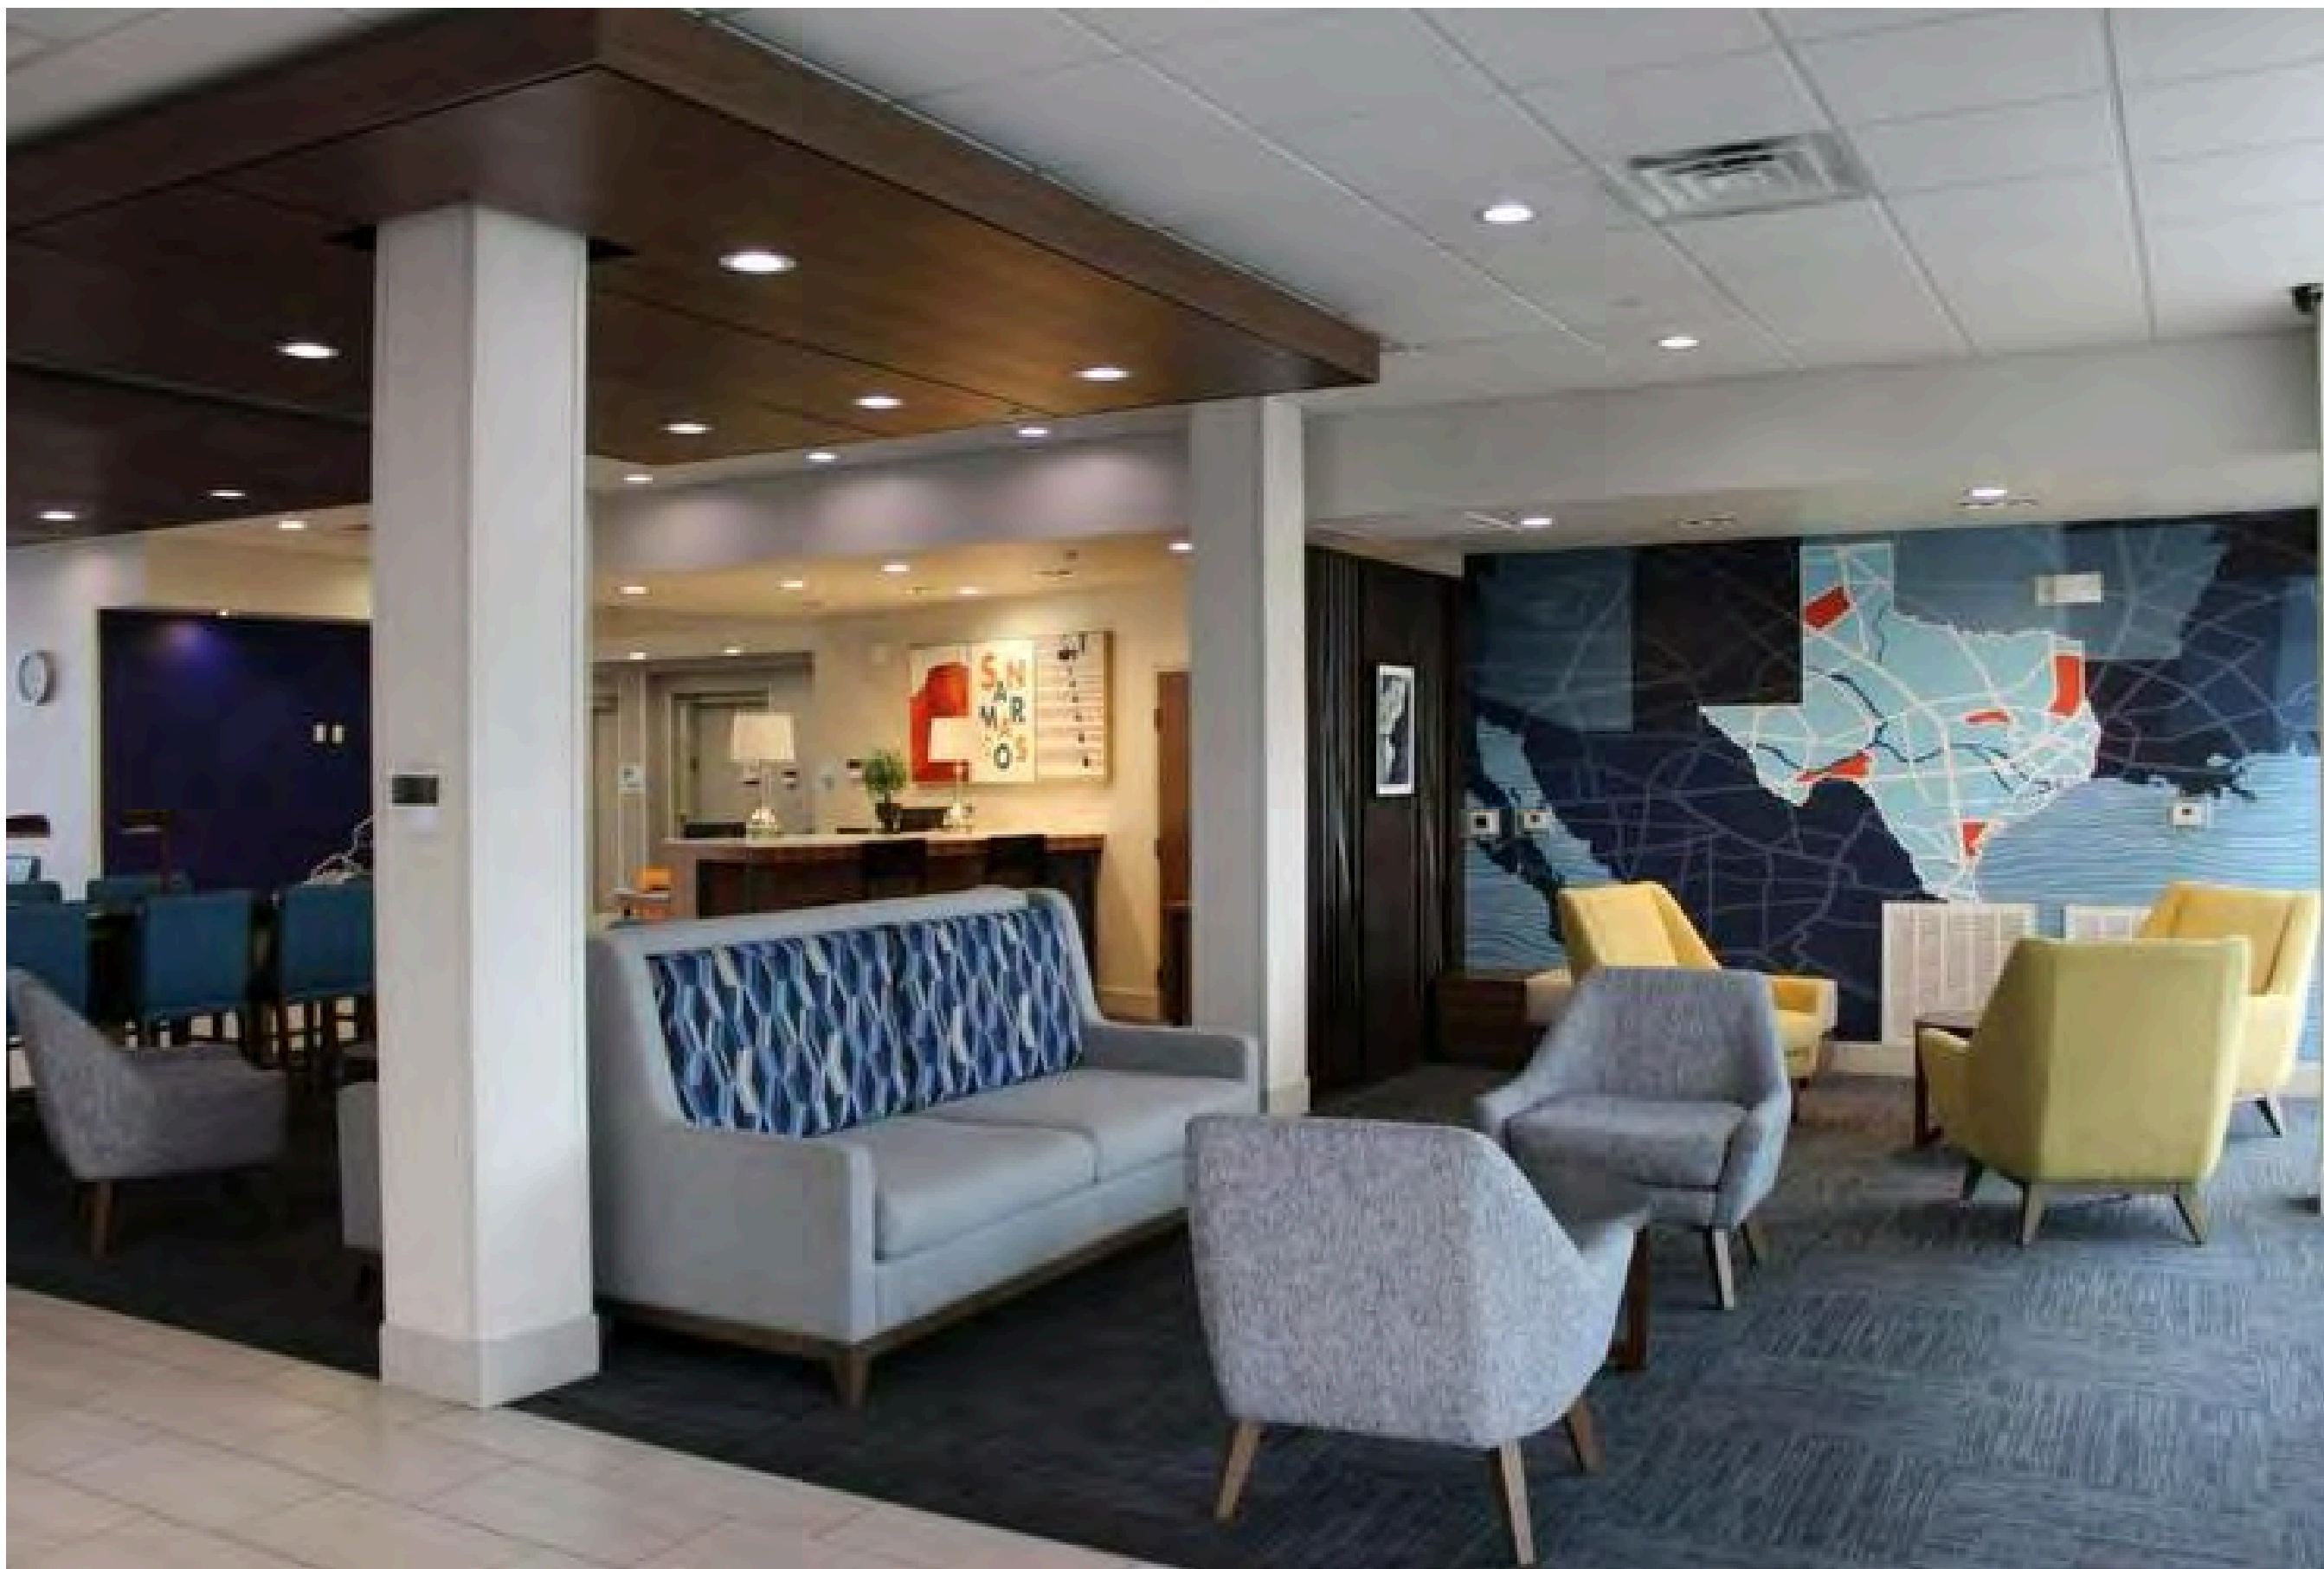

EXP2-301

Lounge Chair

Dim W 32" X D 30" X H 34"
Fully upholstered chair with tight back & semi-attached seat cushion with wooden legs.

EXP2-302ALT

Armless Lounge Chair

Dim W 34" X D 34" X H 42"
Fully upholstered chair with tight back & semi-attached seat cushion with wooden legs.