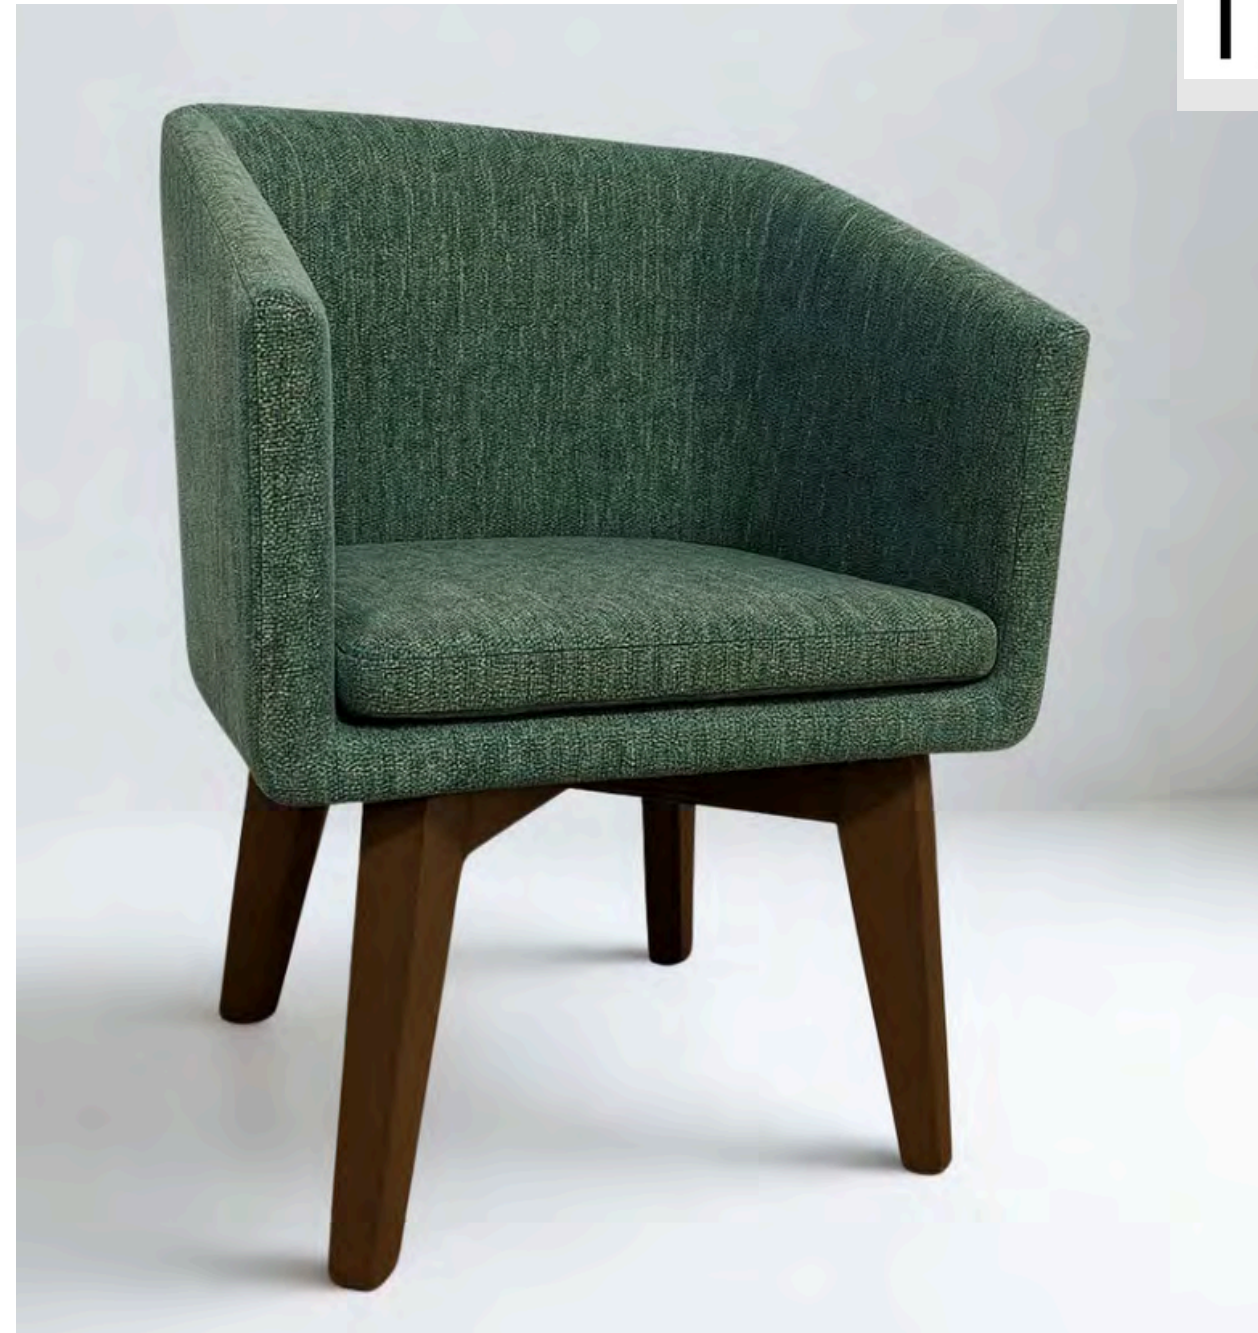

SP-311-BL

**Lounge Style Dining Chair
-Blue Scheme-**

Dim W 25" X D 24" X H 36" Tight upholstered dining chair with loose reversible seat cushion, Vinyl strap handle & wooden legs.

SP-311-TP

**Lounge Style Dining Chair
-Taupe Scheme-**

Dim W 25" X D 24" X H 36" Tight upholstered dining chair with loose reversible seat cushion, Vinyl strap handle & wooden legs.