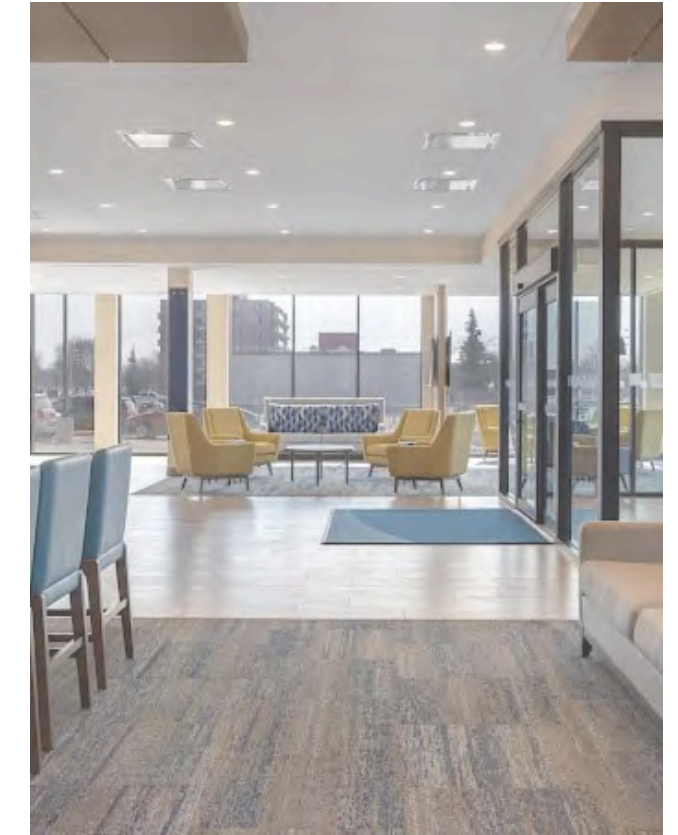

Furniture Catalogue