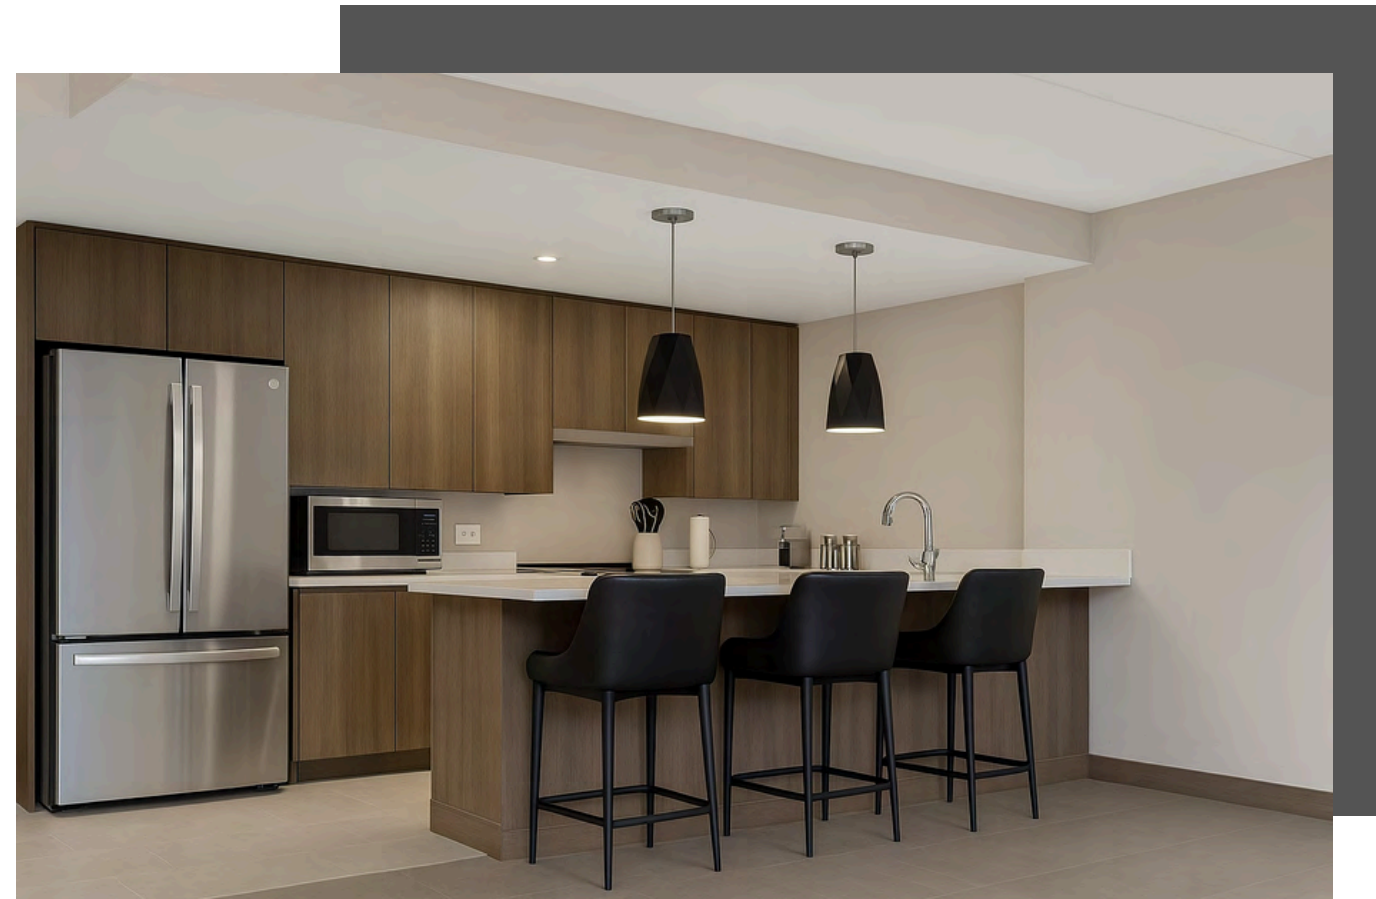

EXP2-401

Body:

Dim: Shade: 8-1/8" diameter at base, tapers to 4" at top x12"H;
Canopy: 4-3/4" diameter x 3/4"H
Finish: Matte black painted
Brushed Nickel canopy
72" silver fabric cord
1Pc E26 socket shade inside gold painted