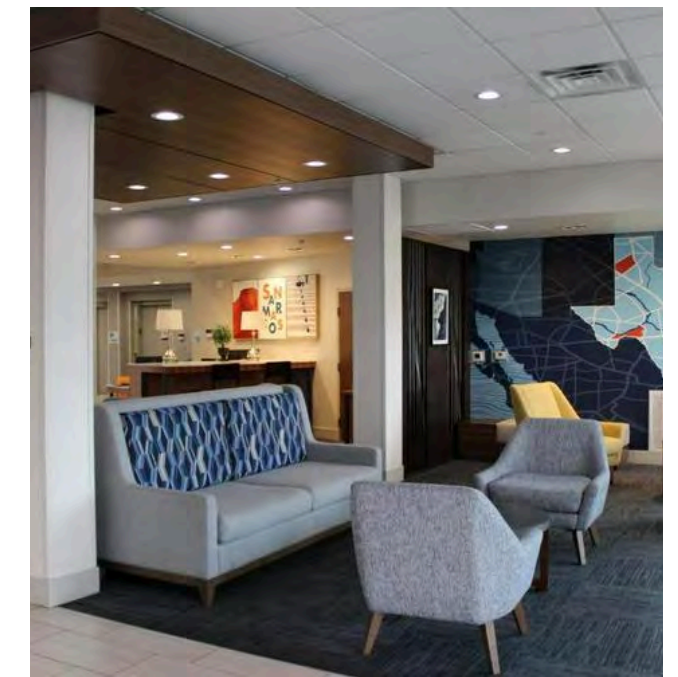

Furniture Catalogue